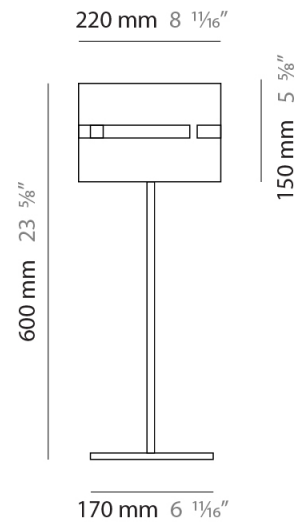

PROJECT	
TYPE	
SPECIFIER	
QUANTITY	
DATE	

LUZ OCULTA METAL PORTABLE

D54022-

base number   Finish
Options

1. To build a product code in our configurator select the specify button on the base model # product page
2. To build a manual product code on this datasheet choose from the options listed below in blue font and add the suffix to the base model #

GENERAL

Series: Luz Oculta
Subseries: Luz Oculta Metal
Brand: Fambuena
Division: Design
Mounting Type: Portable
Mounting Location: Floor
Subcategory: Floor

PHYSICAL

Shape: Cylinder
Diameter (mm): 220
Diameter (in): 8 ¹¹/₁₆
Height (mm): 1500
Height (in): 59 ¹/₁₆
Light Distribution: Direct / Indirect
Fixture Finish: [BRA](#) / [BRZ](#) / [ABR](#)
Fixture Material: Metal
Upon Request: Bolt Down

ELECTRICAL

Number of Lamps: 1
Lamp Type: LED Retrofit
Lamp Shape: B10
Bulb Included: Bulb Not Included
Max. Wattage Per Lamp (W): 4
Lamp Base: E12
Input Voltage (V): 120

LED

OPTICAL

RATINGS AND CERTIFICATIONS

Certified By: Certified for North American Standards
IP rating: IP20